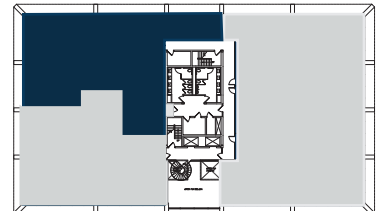

2nd
Floor

Suite 250: 3,314 RSF

Available Aug/Sept 2024