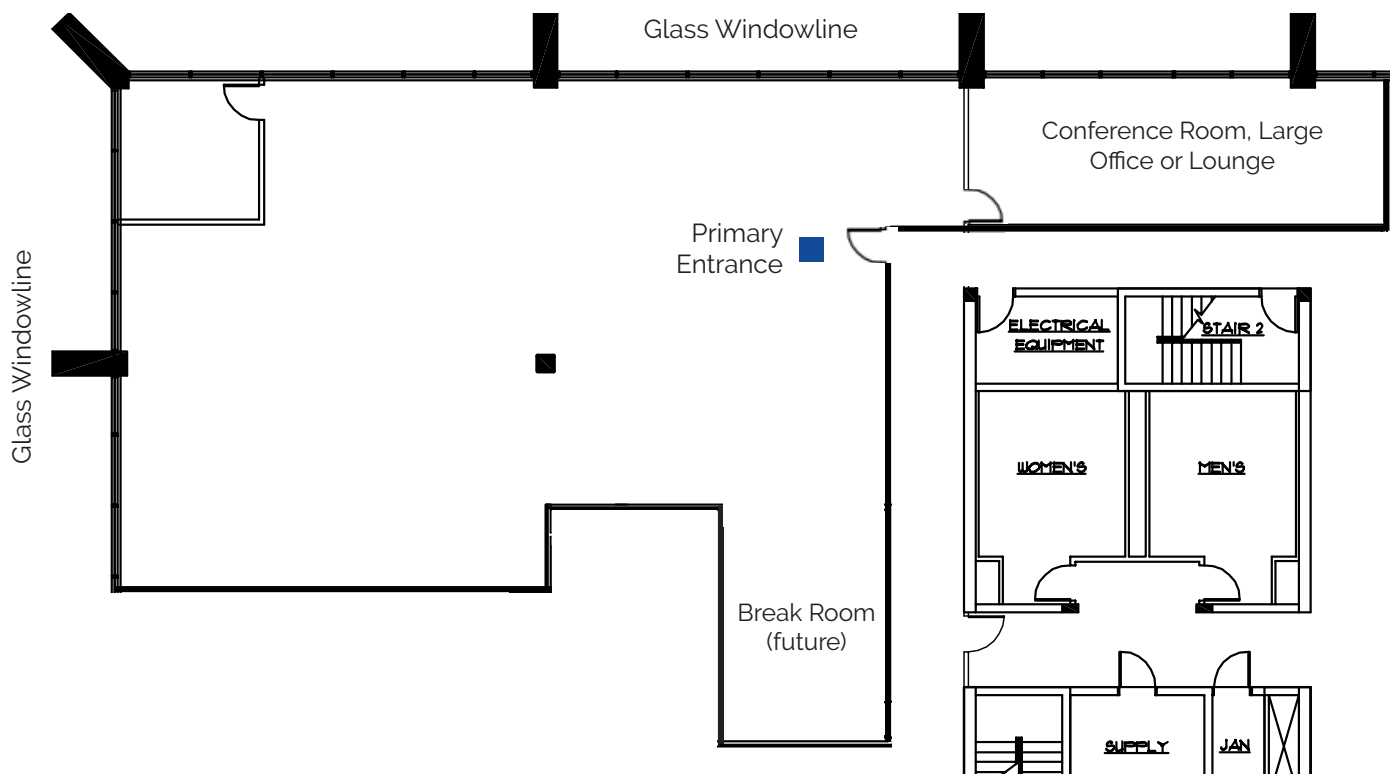

For more information, contact:

Tiffany Zullo

(407) 659.0120 x114 | TZullo@trpcre.com

www.trpcre.com

2701
maitland center
parkway

2nd
Floor

Suite 250: 3,314 RSF

Available Aug/Sept 2024